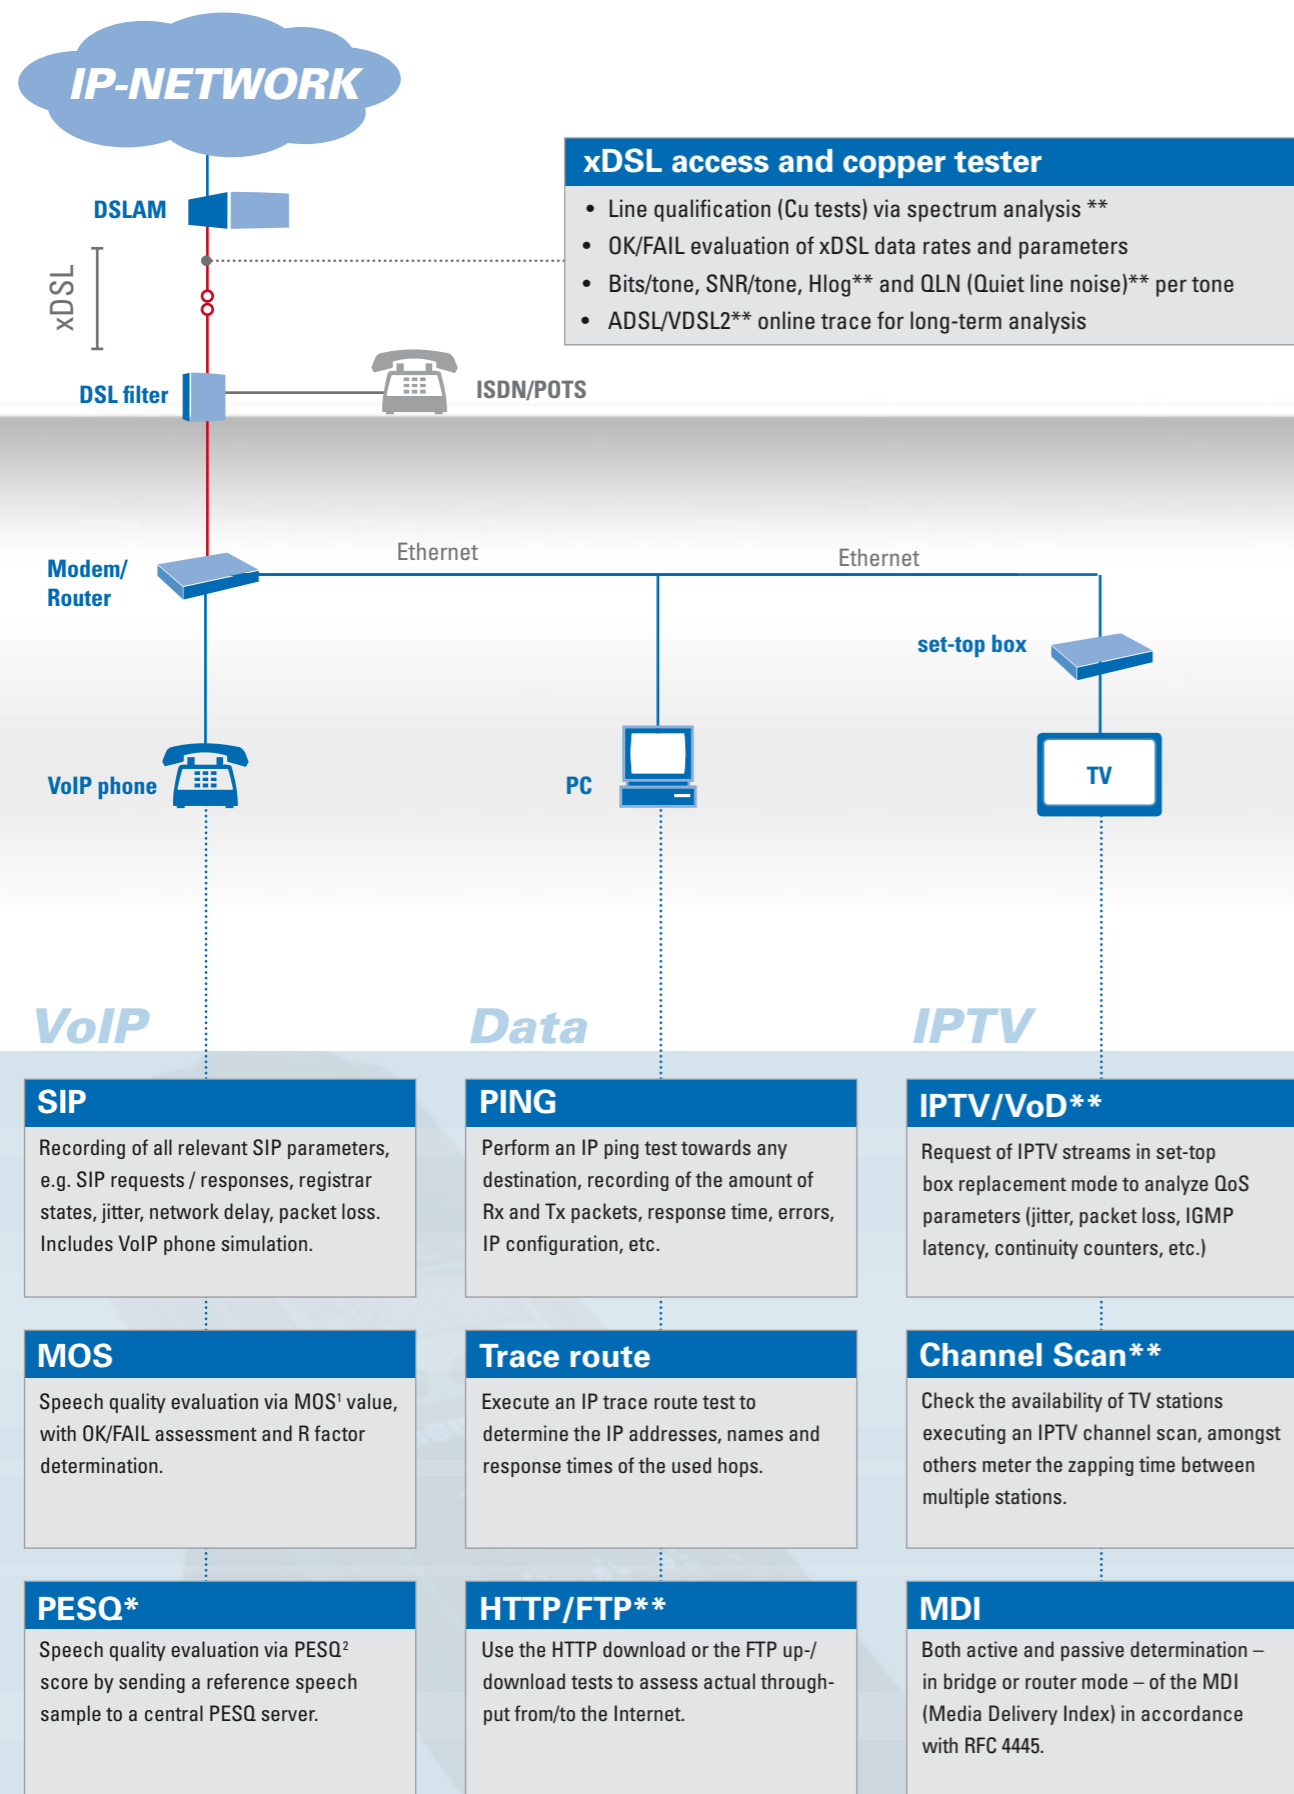

Where to test Triple Play services with ARGUS?

Possible applications to qualify IP networks using ARGUS Triple Play test sets